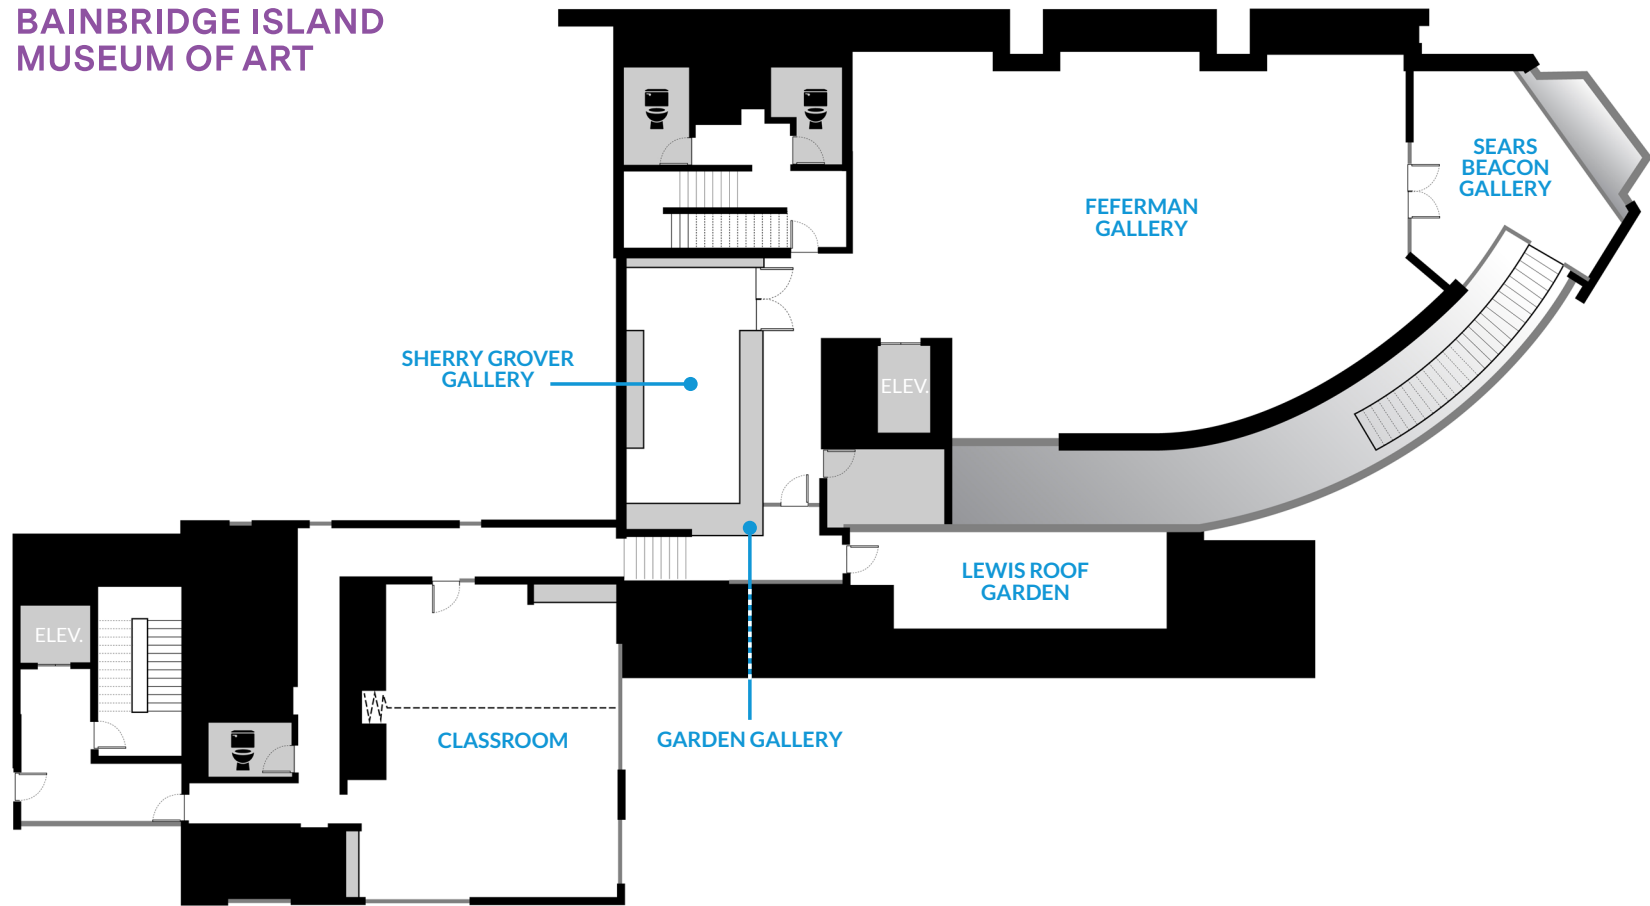

Selections from the Permanent Art Collection

HALL ORIENTATION GALLERY

What is an Artist's Book?

MESA & LOVELACE GALLERIES, BEACON WINDOW
George & David Lewis: Deeply Rooted

BAINBRIDGE ISLAND
MUSEUM OF ART

2ND FLOOR

MEMBERSHIP

Members are the heart of BIMA. Join today to help keep the museum free to all, enjoy 10% off in the Museum Store, and special communications including information and invitations to members-only programs!